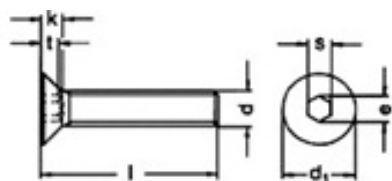

PRODUCT SHEET

Description:

Insex Screw, M4x35mm, Stainless Steel A2, DIN 7991, W/Hex

Item number:

12.04.280-0

Units	Box	Carton	HS Code	Barcode
Pcs.		500	7318155290	 5704866440622

d	M 4
l	35
b	14
d1	8
max.	
e	2,67
k	2,3
max.	
s	2,5
t	1,8

SISO A/S

Mileparken 11
DK-2740 Skovlunde
Denmark
VAT: DK 24786013

Phone +45 45 830 900

www.siso.dk
siso@siso.dk

Danske Bank
Nytorv Branch
Copenhagen
SWIFT: DABADKKK

Account no.
4180 3112 112936
IBAN Account
DK7230003112112936